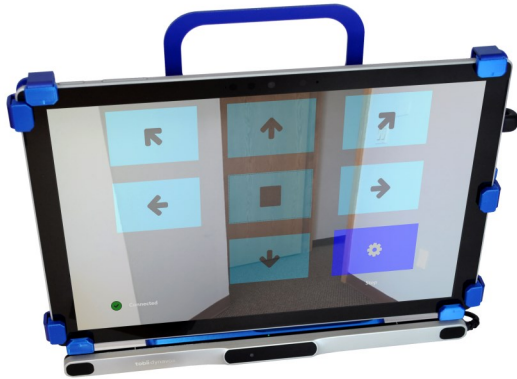

A13J

The A13J is a lightweight alternative drive control you can use with your eyes. This device is designed for people who can no longer use the joystick on their powered wheelchair and do not have a supported eye gaze device.

The A13 uses eye gaze technology on a battery powered tablet computer in a protective case with a handle and a standardized mounting interface. The A13 provides directional buttons and can be configured to work in an unlatched or semi-latched mode.